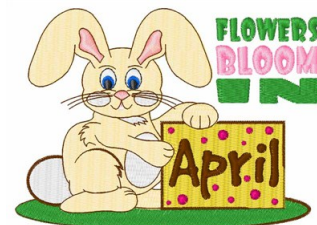

Name: April Flowers Machine Embroidery Design

SKU: WD02-JLA000511C

Brand: Windmill Designs

Unique Colors: 13 (13 color Stops)

Unique Colors

	Color Name (Color Code)	Manufacturer - Type
	Super White (1001) [No Color Selected]	madeira - rayon
	Dusty Lilac (1263) [No Color Selected]	madeira - rayon
	Crocus (286)	Exquisite - Polyester 1000m