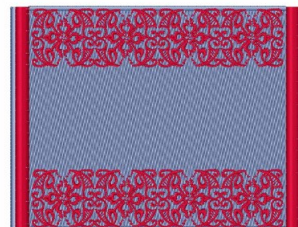

**Name:** Blank Border Machine Embroidery Design

**SKU:** WD02-JLA000503A

**Brand:** Windmill Designs

**Unique Colors:** 13 (4 color Stops)

## Unique Colors

	<b>Color Name (Color Code)</b>	<b>Manufacturer - Type</b>
	Super White (1001) [No Color Selected]	madeira - rayon
	Dusty Lilac (1263) [No Color Selected]	madeira - rayon
	Crocus (286)	Exquisite - Polyester 1000m

# Complete Color Sequence

#		Color Name (Color Code)	Manufacturer - Type
1		Super White (1001) [No Color Selected]	madeira - rayon
2		Super White (1001) [No Color Selected]	madeira - rayon
3		Crocus (286)	Exquisite - Polyester 1000m