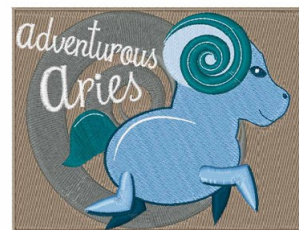

Name: Adventurous Aries Machine Embroidery Design

SKU: WD02-JLA000500C

Brand: Windmill Designs

Unique Colors: 13 (10 color Stops)

Unique Colors

	Color Name (Color Code)	Manufacturer - Type
	Super White (1001) [No Color Selected]	madeira - rayon
	Dusty Lilac (1263) [No Color Selected]	madeira - rayon
	Crocus (286)	Exquisite - Polyester 1000m