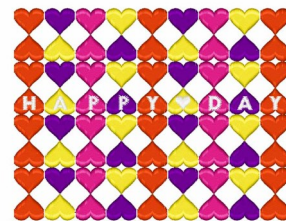

Name: Happy Heart Day Machine Embroidery Design

SKU: WD02-JLA00049C

Brand: Windmill Designs

Unique Colors: 13 (5 color Stops)

Unique Colors

	Color Name (Color Code)	Manufacturer - Type
	Super White (1001) [No Color Selected]	madeira - rayon
	Dusty Lilac (1263) [No Color Selected]	madeira - rayon
	Crocus (286)	Exquisite - Polyester 1000m

Complete Color Sequence

#		Color Name (Color Code)	Manufacturer - Type
1		Super White (1001) [No Color Selected]	madeira - rayon
2		Super White (1001) [No Color Selected]	madeira - rayon
3		Crocus (286)	Exquisite - Polyester 1000m