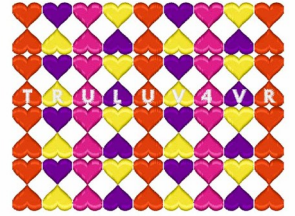

Name: Tru Luv 4vr

SKU: WD02-JLA00049B

Brand: Windmill Designs

Unique Colors: 13 (5 color Stops)

Unique Colors

	Color Name (Color Code)	Manufacturer - Type
	Super White (1001) [No Color Selected]	madeira - rayon
	Dusty Lilac (1263) [No Color Selected]	madeira - rayon
	Crocus (286)	Exquisite - Polyester 1000m

Complete Color Sequence

#		Color Name (Color Code)	Manufacturer - Type
1		Super White (1001) [No Color Selected]	madeira - rayon
2		Super White (1001) [No Color Selected]	madeira - rayon
3		Crocus (286)	Exquisite - Polyester 1000m