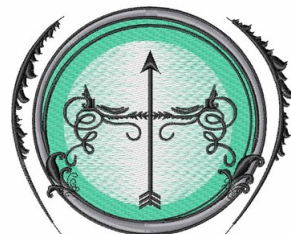

Name: Sagittarius Sign Machine Embroidery Design

SKU: WD02-JLA000498A

Brand: Windmill Designs

Unique Colors: 13 (4 color Stops)

Unique Colors

	Color Name (Color Code)	Manufacturer - Type
	Super White (1001) [No Color Selected]	madeira - rayon
	Dusty Lilac (1263) [No Color Selected]	madeira - rayon
	Crocus (286)	Exquisite - Polyester 1000m

Complete Color Sequence

#		Color Name (Color Code)	Manufacturer - Type
1		Super White (1001) [No Color Selected]	madeira - rayon
2		Super White (1001) [No Color Selected]	madeira - rayon
3		Crocus (286)	Exquisite - Polyester 1000m