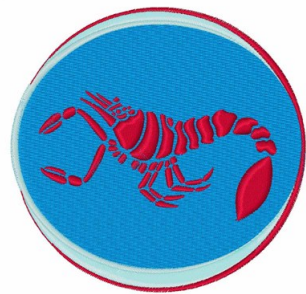

Name: Scorpio Sign Machine Embroidery Design

SKU: WD02-JLA000491A

Brand: Windmill Designs

Unique Colors: 13 (4 color Stops)

Unique Colors

	Color Name (Color Code)	Manufacturer - Type
	Super White (1001) [No Color Selected]	madeira - rayon
	Dusty Lilac (1263) [No Color Selected]	madeira - rayon
	Crocus (286)	Exquisite - Polyester 1000m

Complete Color Sequence

#		Color Name (Color Code)	Manufacturer - Type
1		Super White (1001) [No Color Selected]	madeira - rayon
2		Super White (1001) [No Color Selected]	madeira - rayon
3		Crocus (286)	Exquisite - Polyester 1000m