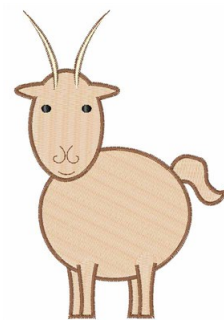

Name: Capricorn Horoscope Machine
Embroidery Design

SKU: WD02-JLA000489A

Brand: Windmill Designs

Unique Colors: 13 (4 color Stops)

Unique Colors

	Color Name (Color Code)	Manufacturer - Type
	Super White (1001) [No Color Selected]	madeira - rayon
	Dusty Lilac (1263) [No Color Selected]	madeira - rayon
	Crocus (286)	Exquisite - Polyester 1000m