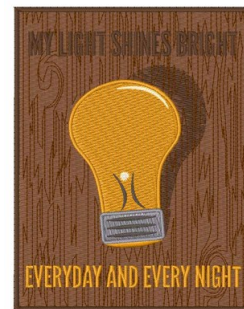

Name: Everyday Light Machine Embroidery Design

SKU: WD02-JLA000486D

Brand: Windmill Designs

Unique Colors: 13 (11 color Stops)

Unique Colors

	Color Name (Color Code)	Manufacturer - Type
	Super White (1001) [No Color Selected]	madeira - rayon
	Dusty Lilac (1263) [No Color Selected]	madeira - rayon
	Crocus (286)	Exquisite - Polyester 1000m

Complete Color Sequence

#		Color Name (Color Code)	Manufacturer - Type
1		Super White (1001) [No Color Selected]	madeira - rayon
2		Super White (1001) [No Color Selected]	madeira - rayon
3		Crocus (286)	Exquisite - Polyester 1000m