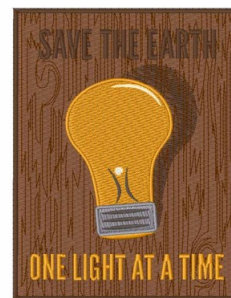

Name: Save Earth Machine Embroidery Design

SKU: WD02-JLA000486C

Brand: Windmill Designs

Unique Colors: 13 (11 color Stops)

Unique Colors

	Color Name (Color Code)	Manufacturer - Type
	Super White (1001) [No Color Selected]	madeira - rayon
	Dusty Lilac (1263) [No Color Selected]	madeira - rayon
	Crocus (286)	Exquisite - Polyester 1000m