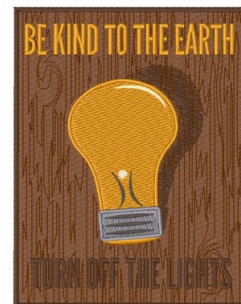

Name: Lights Off Machine Embroidery Design

SKU: WD02-JLA000486B

Brand: Windmill Designs

Unique Colors: 13 (11 color Stops)

Unique Colors

	Color Name (Color Code)	Manufacturer - Type
	Super White (1001) [No Color Selected]	madeira - rayon
	Dusty Lilac (1263) [No Color Selected]	madeira - rayon
	Crocus (286)	Exquisite - Polyester 1000m