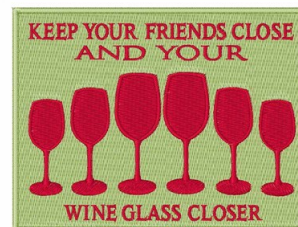

Name: Friends and Wine Machine Embroidery Design

SKU: WD02-JLA000485C

Brand: Windmill Designs

Unique Colors: 13 (2 color Stops)

Unique Colors

	Color Name (Color Code)	Manufacturer - Type
	Super White (1001) [No Color Selected]	madeira - rayon
	Dusty Lilac (1263) [No Color Selected]	madeira - rayon
	Crocus (286)	Exquisite - Polyester 1000m