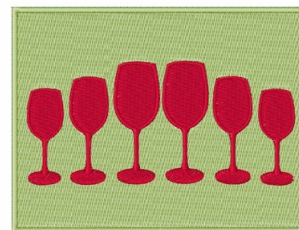

Name: Wine Glasses Machine Embroidery Design

SKU: WD02-JLA000485A

Brand: Windmill Designs

Unique Colors: 13 (2 color Stops)

Unique Colors

	Color Name (Color Code)	Manufacturer - Type
	Super White (1001) [No Color Selected]	madeira - rayon
	Dusty Lilac (1263) [No Color Selected]	madeira - rayon
	Crocus (286)	Exquisite - Polyester 1000m

Complete Color Sequence

#		Color Name (Color Code)	Manufacturer - Type
1		Super White (1001) [No Color Selected]	madeira - rayon
2		Super White (1001) [No Color Selected]	madeira - rayon
3		Crocus (286)	Exquisite - Polyester 1000m