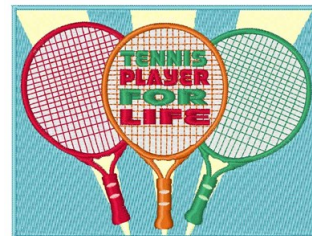

Name: Tennis Player

SKU: WD02-JLA000483D

Brand: Windmill Designs

Unique Colors: 13 (12 color Stops)

Unique Colors

	Color Name (Color Code)	Manufacturer - Type
	Super White (1001) [No Color Selected]	madeira - rayon
	Dusty Lilac (1263) [No Color Selected]	madeira - rayon
	Crocus (286)	Exquisite - Polyester 1000m