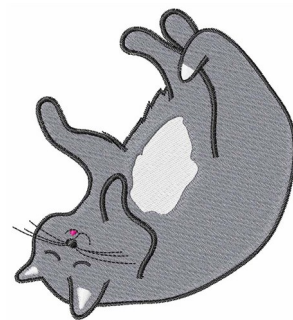

**Name:** Sleepy Cat Machine Embroidery Design

**SKU:** WD02-JLA00045A

**Brand:** Windmill Designs

**Unique Colors:** 13 (5 color Stops)