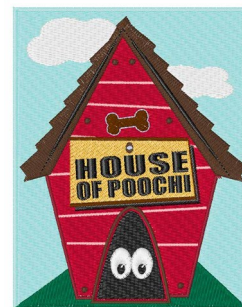

**Name:** House of Poochi Machine Embroidery Design

**SKU:** WD02-JLA000440D

**Brand:** Windmill Designs

**Unique Colors:** 13 (18 color Stops)