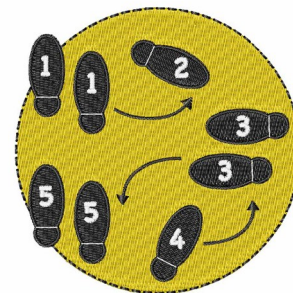

Name: Dance Steps Machine Embroidery Design

SKU: WD02-JLA000438A

Brand: Windmill Designs

Unique Colors: 13 (3 color Stops)

Unique Colors

	Color Name (Color Code)	Manufacturer - Type
	Super White (1001) [No Color Selected]	madeira - rayon
	Dusty Lilac (1263) [No Color Selected]	madeira - rayon
	Crocus (286)	Exquisite - Polyester 1000m

Complete Color Sequence

#		Color Name (Color Code)	Manufacturer - Type
1		Super White (1001) [No Color Selected]	madeira - rayon
2		Super White (1001) [No Color Selected]	madeira - rayon
3		Crocus (286)	Exquisite - Polyester 1000m