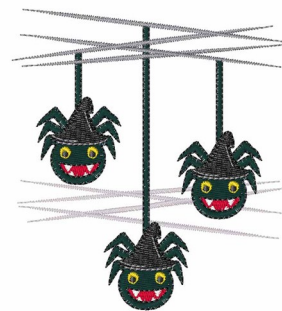

**Name:** Spider Ornaments

**SKU:** WD02-JLA000433A

**Brand:** Windmill Designs

**Unique Colors:** 13 (7 color Stops)

## Unique Colors

	<b>Color Name (Color Code)</b>	<b>Manufacturer - Type</b>
	Super White (1001) [No Color Selected]	madeira - rayon
	Dusty Lilac (1263) [No Color Selected]	madeira - rayon
	Crocus (286)	Exquisite - Polyester 1000m

# Complete Color Sequence

#		Color Name (Color Code)	Manufacturer - Type
1		Super White (1001) [No Color Selected]	madeira - rayon
2		Super White (1001) [No Color Selected]	madeira - rayon
3		Crocus (286)	Exquisite - Polyester 1000m