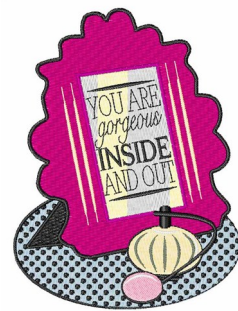

**Name:** Gorgeous Inside & Out Machine  
Embroidery Design

**SKU:** WD02-JLA000423D

**Brand:** Windmill Designs

**Unique Colors:** 13 (12 color Stops)