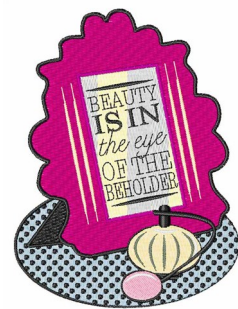

**Name:** Eye of the Beholder Machine Embroidery Design

**SKU:** WD02-JLA000423C

**Brand:** Windmill Designs

**Unique Colors:** 13 (12 color Stops)