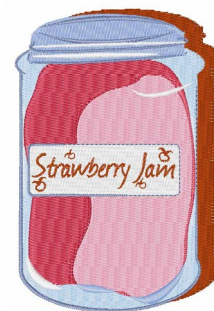

**Name:** Strawberry Jam

**SKU:** WD02-JLA000412A

**Brand:** Windmill Designs

**Unique Colors:** 13 (9 color Stops)

## Unique Colors

	<b>Color Name (Color Code)</b>	<b>Manufacturer - Type</b>
	Super White (1001) [No Color Selected]	madeira - rayon
	Dusty Lilac (1263) [No Color Selected]	madeira - rayon
	Crocus (286)	Exquisite - Polyester 1000m

# Complete Color Sequence

#		Color Name (Color Code)	Manufacturer - Type
1		Super White (1001) [No Color Selected]	madeira - rayon
2		Super White (1001) [No Color Selected]	madeira - rayon
3		Crocus (286)	Exquisite - Polyester 1000m