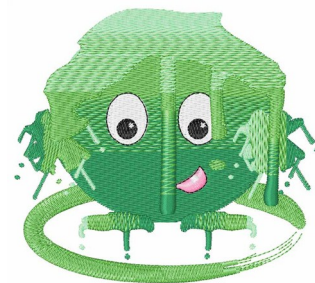

Name: Slime Creature Machine Embroidery Design

SKU: WD02-JLA000411A

Brand: Windmill Designs

Unique Colors: 13 (13 color Stops)

Unique Colors

	Color Name (Color Code)	Manufacturer - Type
	Super White (1001) [No Color Selected]	madeira - rayon
	Dusty Lilac (1263) [No Color Selected]	madeira - rayon
	Crocus (286)	Exquisite - Polyester 1000m

Complete Color Sequence

#		Color Name (Color Code)	Manufacturer - Type
1		Super White (1001) [No Color Selected]	madeira - rayon
2		Super White (1001) [No Color Selected]	madeira - rayon
3		Crocus (286)	Exquisite - Polyester 1000m