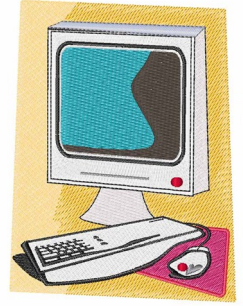

Name: Personal Computer

SKU: WD02-JLA000404A

Brand: Windmill Designs

Unique Colors: 13 (12 color Stops)

Unique Colors

	Color Name (Color Code)	Manufacturer - Type
	Super White (1001) [No Color Selected]	madeira - rayon
	Dusty Lilac (1263) [No Color Selected]	madeira - rayon
	Crocus (286)	Exquisite - Polyester 1000m