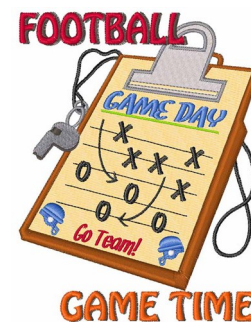

**Name:** Football Game Time Machine Embroidery Design

**SKU:** WD02-JLA000403D

**Brand:** Windmill Designs

**Unique Colors:** 13 (15 color Stops)