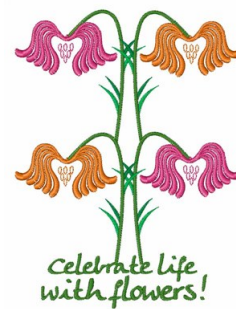

Name: Celebrate Life with Flowers! Machine Embroidery Design

SKU: WD02-JLA000402C

Brand: Windmill Designs

Unique Colors: 13 (9 color Stops)

Unique Colors

	Color Name (Color Code)	Manufacturer - Type
	Super White (1001) [No Color Selected]	madeira - rayon
	Dusty Lilac (1263) [No Color Selected]	madeira - rayon
	Crocus (286)	Exquisite - Polyester 1000m