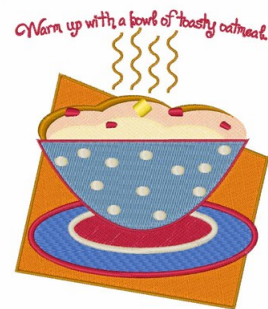

**Name:** Warm Up with a Bowl

**SKU:** WD02-JLA000401D

**Brand:** Windmill Designs

**Unique Colors:** 13 (13 color Stops)