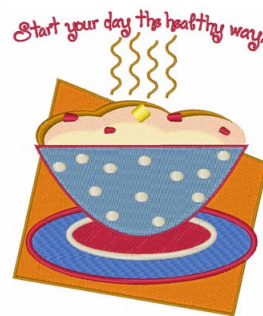

Name: Start Your Day Healthy

SKU: WD02-JLA000401B

Brand: Windmill Designs

Unique Colors: 13 (13 color Stops)

Unique Colors

	Color Name (Color Code)	Manufacturer - Type
	Super White (1001) [No Color Selected]	madeira - rayon
	Dusty Lilac (1263) [No Color Selected]	madeira - rayon
	Crocus (286)	Exquisite - Polyester 1000m