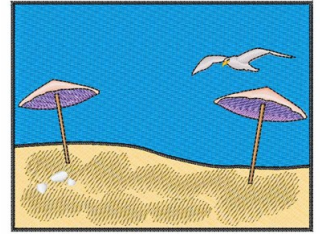

Name: Framed Beach Scene

SKU: WD02-JLA000396A

Brand: Windmill Designs

Unique Colors: 13 (12 color Stops)

Unique Colors

	Color Name (Color Code)	Manufacturer - Type
	Super White (1001) [No Color Selected]	madeira - rayon
	Dusty Lilac (1263) [No Color Selected]	madeira - rayon
	Crocus (286)	Exquisite - Polyester 1000m