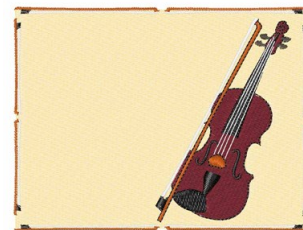

**Name:** Framed Violin Machine Embroidery Design

**SKU:** WD02-JLA000395A

**Brand:** Windmill Designs

**Unique Colors:** 13 (10 color Stops)

## Unique Colors

	<b>Color Name (Color Code)</b>	<b>Manufacturer - Type</b>
	Super White (1001) [No Color Selected]	madeira - rayon
	Dusty Lilac (1263) [No Color Selected]	madeira - rayon
	Crocus (286)	Exquisite - Polyester 1000m

# Complete Color Sequence

#		Color Name (Color Code)	Manufacturer - Type
1		Super White (1001) [No Color Selected]	madeira - rayon
2		Super White (1001) [No Color Selected]	madeira - rayon
3		Crocus (286)	Exquisite - Polyester 1000m