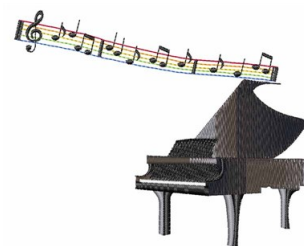

Name: Grand Piano

SKU: WD02-JLA000392A

Brand: Windmill Designs

Unique Colors: 13 (17 color Stops)

Unique Colors

	Color Name (Color Code)	Manufacturer - Type
	Super White (1001) [No Color Selected]	madeira - rayon
	Dusty Lilac (1263) [No Color Selected]	madeira - rayon
	Crocus (286)	Exquisite - Polyester 1000m

Complete Color Sequence

#		Color Name (Color Code)	Manufacturer - Type
1		Super White (1001) [No Color Selected]	madeira - rayon
2		Super White (1001) [No Color Selected]	madeira - rayon
3		Crocus (286)	Exquisite - Polyester 1000m