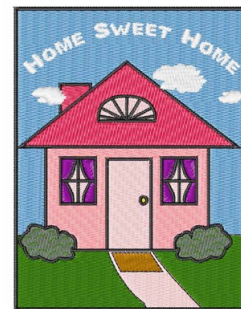

Name: Home Sweet Home Machine Embroidery Design

SKU: WD02-JLA000387B

Brand: Windmill Designs

Unique Colors: 13 (14 color Stops)

Unique Colors

	Color Name (Color Code)	Manufacturer - Type
	Super White (1001) [No Color Selected]	madeira - rayon
	Dusty Lilac (1263) [No Color Selected]	madeira - rayon
	Crocus (286)	Exquisite - Polyester 1000m

Complete Color Sequence

#		Color Name (Color Code)	Manufacturer - Type
1		Super White (1001) [No Color Selected]	madeira - rayon
2		Super White (1001) [No Color Selected]	madeira - rayon
3		Crocus (286)	Exquisite - Polyester 1000m