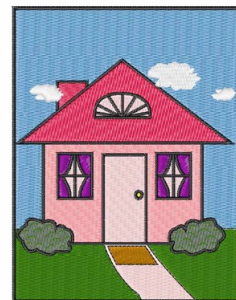

Name: Framed House Machine Embroidery Design

SKU: WD02-JLA000387A

Brand: Windmill Designs

Unique Colors: 13 (14 color Stops)

Unique Colors

	Color Name (Color Code)	Manufacturer - Type
	Super White (1001) [No Color Selected]	madeira - rayon
	Dusty Lilac (1263) [No Color Selected]	madeira - rayon
	Crocus (286)	Exquisite - Polyester 1000m