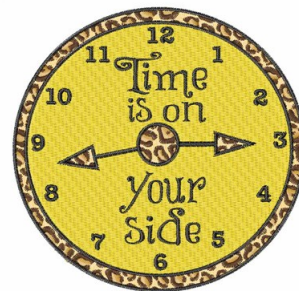

Name: Time Is On Your Side

SKU: WD02-JLA000384D

Brand: Windmill Designs

Unique Colors: 13 (9 color Stops)

Unique Colors

	Color Name (Color Code)	Manufacturer - Type
	Super White (1001) [No Color Selected]	madeira - rayon
	Dusty Lilac (1263) [No Color Selected]	madeira - rayon
	Crocus (286)	Exquisite - Polyester 1000m

Complete Color Sequence

#		Color Name (Color Code)	Manufacturer - Type
1		Super White (1001) [No Color Selected]	madeira - rayon
2		Super White (1001) [No Color Selected]	madeira - rayon
3		Crocus (286)	Exquisite - Polyester 1000m