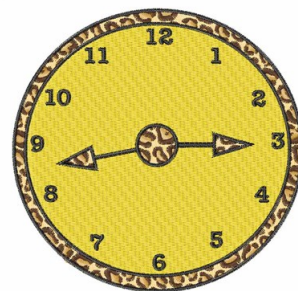

Name: Animal Print Clock

SKU: WD02-JLA000384A

Brand: Windmill Designs

Unique Colors: 13 (9 color Stops)

Unique Colors

	Color Name (Color Code)	Manufacturer - Type
	Super White (1001) [No Color Selected]	madeira - rayon
	Dusty Lilac (1263) [No Color Selected]	madeira - rayon
	Crocus (286)	Exquisite - Polyester 1000m

Complete Color Sequence

#		Color Name (Color Code)	Manufacturer - Type
1		Super White (1001) [No Color Selected]	madeira - rayon
2		Super White (1001) [No Color Selected]	madeira - rayon
3		Crocus (286)	Exquisite - Polyester 1000m