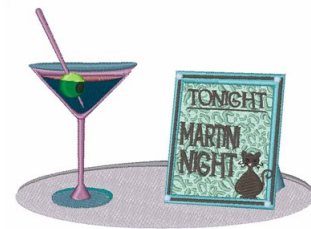

Name: Martini Night

SKU: WD02-JLA000383B

Brand: Windmill Designs

Unique Colors: 13 (22 color Stops)

Unique Colors

	Color Name (Color Code)	Manufacturer - Type
	Super White (1001) [No Color Selected]	madeira - rayon
	Dusty Lilac (1263) [No Color Selected]	madeira - rayon
	Crocus (286)	Exquisite - Polyester 1000m

Complete Color Sequence

#		Color Name (Color Code)	Manufacturer - Type
1		Super White (1001) [No Color Selected]	madeira - rayon
2		Super White (1001) [No Color Selected]	madeira - rayon
3		Crocus (286)	Exquisite - Polyester 1000m