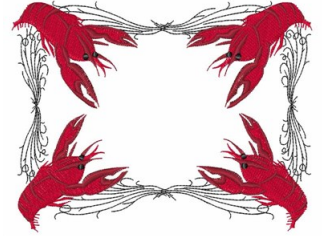

Name: Crawfish Frame

SKU: WD02-JLA000382A

Brand: Windmill Designs

Unique Colors: 13 (7 color Stops)

Unique Colors

	Color Name (Color Code)	Manufacturer - Type
	Super White (1001) [No Color Selected]	madeira - rayon
	Dusty Lilac (1263) [No Color Selected]	madeira - rayon
	Crocus (286)	Exquisite - Polyester 1000m

Complete Color Sequence

#		Color Name (Color Code)	Manufacturer - Type
1		Super White (1001) [No Color Selected]	madeira - rayon
2		Super White (1001) [No Color Selected]	madeira - rayon
3		Crocus (286)	Exquisite - Polyester 1000m