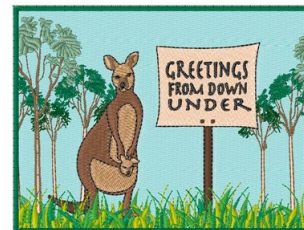

Name: Greetings From Down Under Machine Embroidery Design

SKU: WD02-JLA000380C

Brand: Windmill Designs

Unique Colors: 13 (27 color Stops)

Unique Colors

	Color Name (Color Code)	Manufacturer - Type
	Super White (1001) [No Color Selected]	madeira - rayon
	Dusty Lilac (1263) [No Color Selected]	madeira - rayon
	Crocus (286)	Exquisite - Polyester 1000m