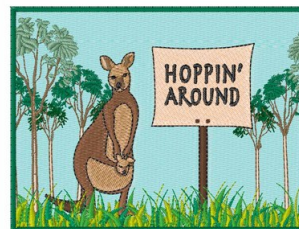

Name: Hoppin Around Machine Embroidery Design

SKU: WD02-JLA000380B

Brand: Windmill Designs

Unique Colors: 13 (27 color Stops)

Unique Colors

	Color Name (Color Code)	Manufacturer - Type
	Super White (1001) [No Color Selected]	madeira - rayon
	Dusty Lilac (1263) [No Color Selected]	madeira - rayon
	Crocus (286)	Exquisite - Polyester 1000m