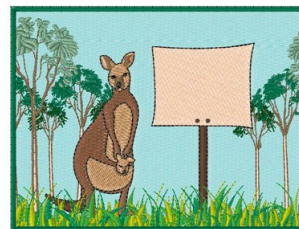

**Name:** Kangaroo Scene Machine Embroidery Design

**SKU:** WD02-JLA000380A

**Brand:** Windmill Designs

**Unique Colors:** 13 (26 color Stops)