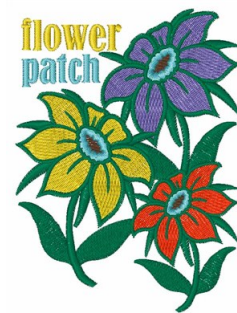

**Name:** Flower Patch Machine Embroidery Design

**SKU:** WD02-JLA000374C

**Brand:** Windmill Designs

**Unique Colors:** 13 (14 color Stops)