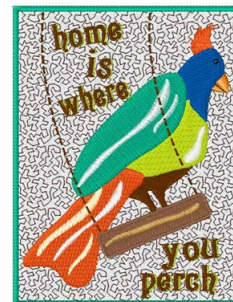

Name: Where You Perch Machine Embroidery Design

SKU: WD02-JLA000373D

Brand: Windmill Designs

Unique Colors: 13 (1 color Stops)

Unique Colors

	Color Name (Color Code)	Manufacturer - Type
	Super White (1001) [No Color Selected]	madeira - rayon
	Dusty Lilac (1263) [No Color Selected]	madeira - rayon
	Crocus (286)	Exquisite - Polyester 1000m

Complete Color Sequence

#		Color Name (Color Code)	Manufacturer - Type
1		Super White (1001) [No Color Selected]	madeira - rayon
2		Super White (1001) [No Color Selected]	madeira - rayon
3		Crocus (286)	Exquisite - Polyester 1000m