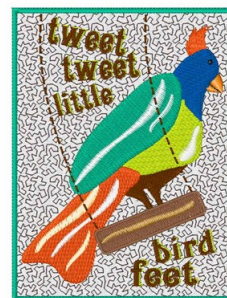

Name: Tweet Tweet Bird Feet Machine
Embroidery Design

SKU: WD02-JLA000373B

Brand: Windmill Designs

Unique Colors: 13 (1 color Stops)

Unique Colors

	Color Name (Color Code)	Manufacturer - Type
	Super White (1001) [No Color Selected]	madeira - rayon
	Dusty Lilac (1263) [No Color Selected]	madeira - rayon
	Crocus (286)	Exquisite - Polyester 1000m