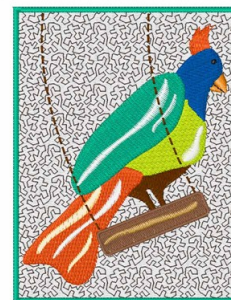

**Name:** Bird on Swing

**SKU:** WD02-JLA000373A

**Brand:** Windmill Designs

**Unique Colors:** 13 (1 color Stops)

## Unique Colors

	<b>Color Name (Color Code)</b>	<b>Manufacturer - Type</b>
	Super White (1001) [No Color Selected]	madeira - rayon
	Dusty Lilac (1263) [No Color Selected]	madeira - rayon
	Crocus (286)	Exquisite - Polyester 1000m