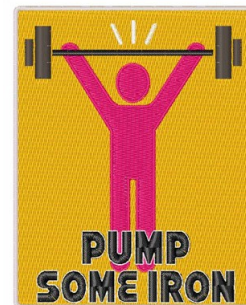

Name: Pump Some Iron Machine Embroidery Design

SKU: WD02-JLA000372C

Brand: Windmill Designs

Unique Colors: 13 (8 color Stops)

Unique Colors

	Color Name (Color Code)	Manufacturer - Type
	Super White (1001) [No Color Selected]	madeira - rayon
	Dusty Lilac (1263) [No Color Selected]	madeira - rayon
	Crocus (286)	Exquisite - Polyester 1000m