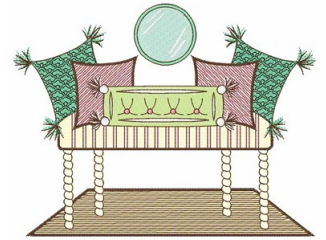

Name: Decorators Bench

SKU: WD02-JLA000371A

Brand: Windmill Designs

Unique Colors: 13 (21 color Stops)

Unique Colors

	Color Name (Color Code)	Manufacturer - Type
	Super White (1001) [No Color Selected]	madeira - rayon
	Dusty Lilac (1263) [No Color Selected]	madeira - rayon
	Crocus (286)	Exquisite - Polyester 1000m

Complete Color Sequence

#		Color Name (Color Code)	Manufacturer - Type
1		Super White (1001) [No Color Selected]	madeira - rayon
2		Super White (1001) [No Color Selected]	madeira - rayon
3		Crocus (286)	Exquisite - Polyester 1000m