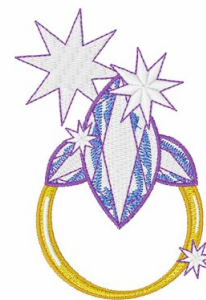

**Name:** Diamond Ring Bling

**SKU:** WD02-JLA000368A

**Brand:** Windmill Designs

**Unique Colors:** 13 (7 color Stops)

## Unique Colors

|  | <b>Color Name (Color Code)</b>         | <b>Manufacturer - Type</b>  |
|--|--|-----------------------------|
|  | Super White (1001) [No Color Selected] | madeira - rayon             |
|  | Dusty Lilac (1263) [No Color Selected] | madeira - rayon             |
|  | Crocus (286)                           | Exquisite - Polyester 1000m |

# Complete Color Sequence

| # |   | Color Name (Color Code)                | Manufacturer - Type            |
|---|---|--|--------------------------------|
| 1 |  | Super White (1001) [No Color Selected] | madeira - rayon                |
| 2 |  | Super White (1001) [No Color Selected] | madeira - rayon                |
| 3 |  | Crocus (286)                           | Exquisite - Polyester<br>1000m |