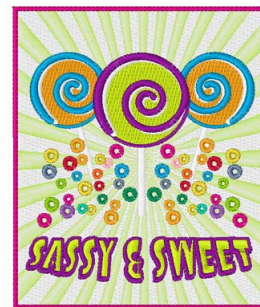

Name: Sassy And Sweet Machine Embroidery Design

SKU: WD02-JLA000363D

Brand: Windmill Designs

Unique Colors: 13 (21 color Stops)

Unique Colors

	Color Name (Color Code)	Manufacturer - Type
	Super White (1001) [No Color Selected]	madeira - rayon
	Dusty Lilac (1263) [No Color Selected]	madeira - rayon
	Crocus (286)	Exquisite - Polyester 1000m

Complete Color Sequence

#		Color Name (Color Code)	Manufacturer - Type
1		Super White (1001) [No Color Selected]	madeira - rayon
2		Super White (1001) [No Color Selected]	madeira - rayon
3		Crocus (286)	Exquisite - Polyester 1000m