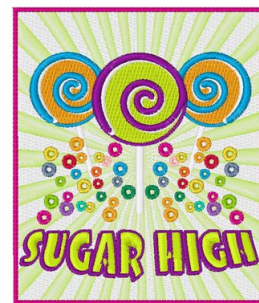

Name: Sugar High Machine Embroidery Design

SKU: WD02-JLA000363C

Brand: Windmill Designs

Unique Colors: 13 (21 color Stops)

Unique Colors

	Color Name (Color Code)	Manufacturer - Type
	Super White (1001) [No Color Selected]	madeira - rayon
	Dusty Lilac (1263) [No Color Selected]	madeira - rayon
	Crocus (286)	Exquisite - Polyester 1000m