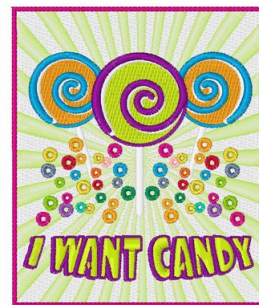

Name: I Want Candy Machine Embroidery Design

SKU: WD02-JLA000363B

Brand: Windmill Designs

Unique Colors: 13 (22 color Stops)

Unique Colors

	Color Name (Color Code)	Manufacturer - Type
	Super White (1001) [No Color Selected]	madeira - rayon
	Dusty Lilac (1263) [No Color Selected]	madeira - rayon
	Crocus (286)	Exquisite - Polyester 1000m

Complete Color Sequence

#		Color Name (Color Code)	Manufacturer - Type
1		Super White (1001) [No Color Selected]	madeira - rayon
2		Super White (1001) [No Color Selected]	madeira - rayon
3		Crocus (286)	Exquisite - Polyester 1000m