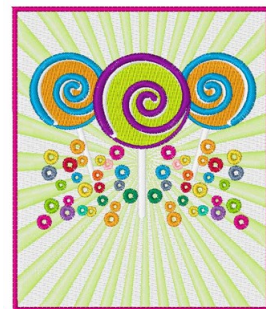

Name: Framed Lollipops Machine Embroidery Design

SKU: WD02-JLA000363A

Brand: Windmill Designs

Unique Colors: 13 (19 color Stops)

Unique Colors

	Color Name (Color Code)	Manufacturer - Type
	Super White (1001) [No Color Selected]	madeira - rayon
	Dusty Lilac (1263) [No Color Selected]	madeira - rayon
	Crocus (286)	Exquisite - Polyester 1000m

Complete Color Sequence

#		Color Name (Color Code)	Manufacturer - Type
1		Super White (1001) [No Color Selected]	madeira - rayon
2		Super White (1001) [No Color Selected]	madeira - rayon
3		Crocus (286)	Exquisite - Polyester 1000m